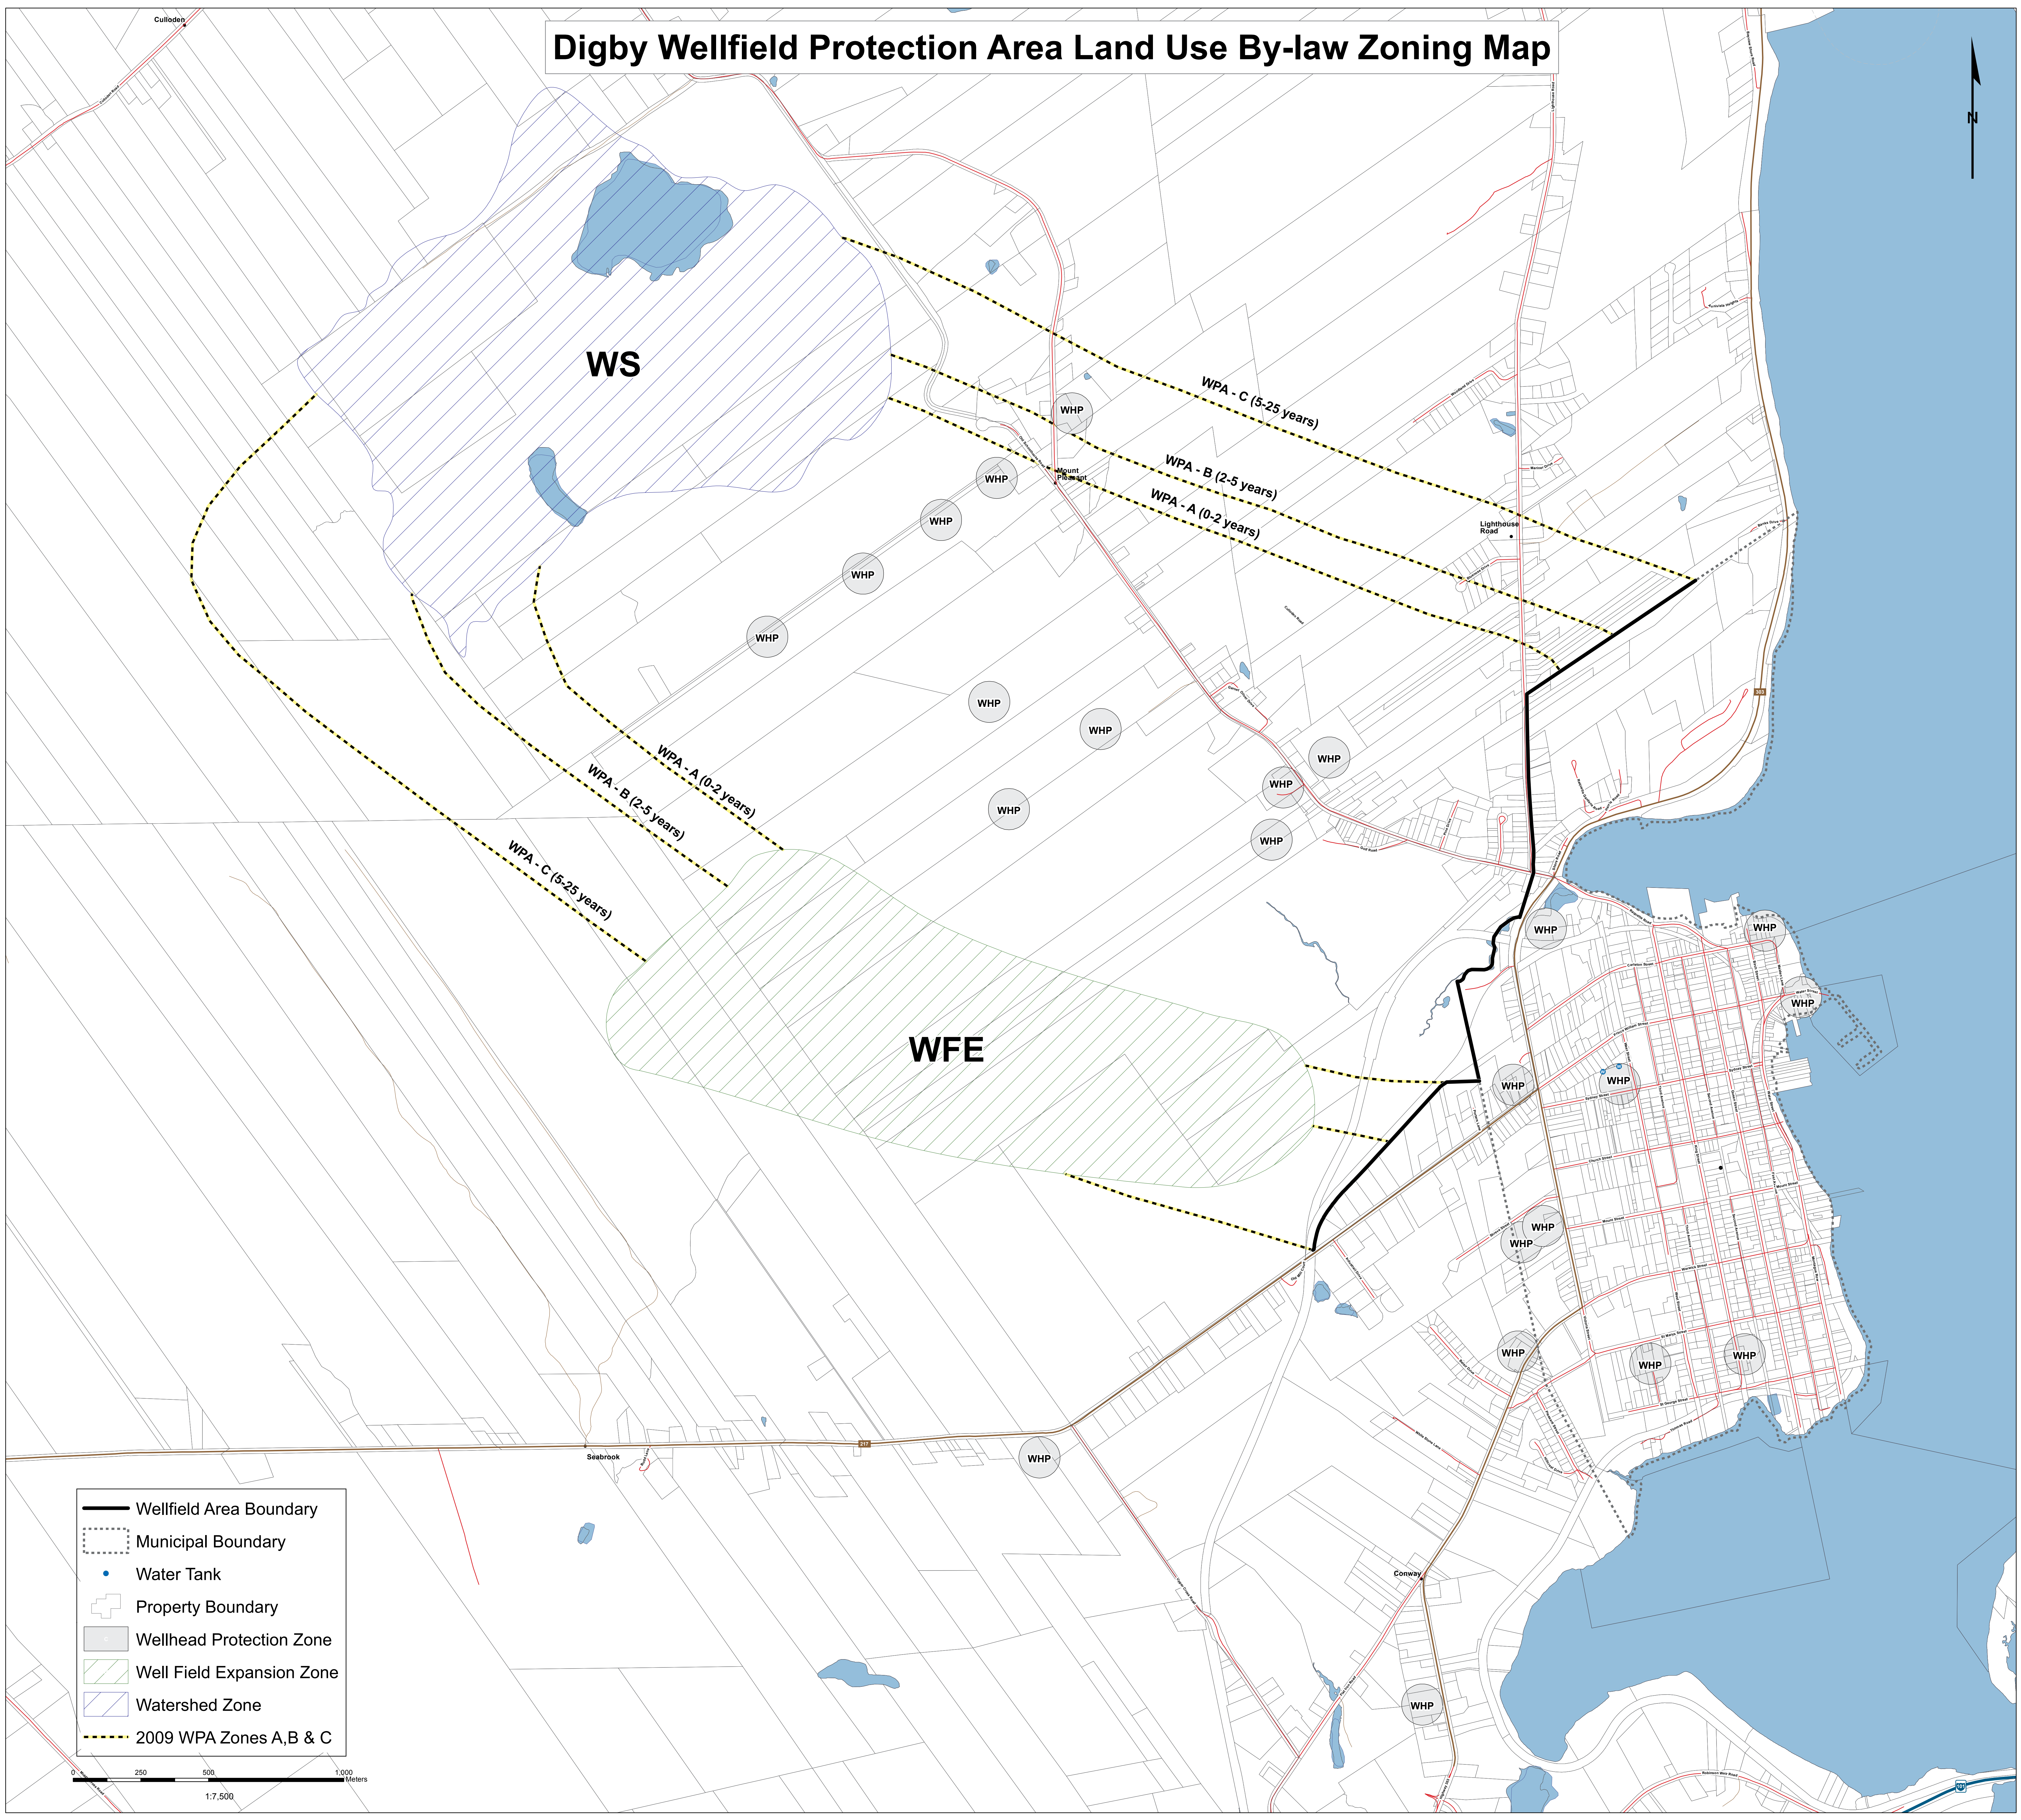

Digby Wellfield Protection Area Land Use By-law Zoning Map

- Wellfield Area Boundary
- Municipal Boundary
- Water Tank
- Property Boundary
- Wellhead Protection Zone
- Well Field Expansion Zone
- Watershed Zone
- 2009 WPA Zones A,B & C

0 250 500 1,000 Meters
1:7,500